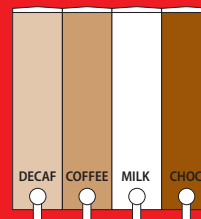

The Quattro Media also incorporates an ultra crisp 130 x 260mm 10.1 HD TFT media screen, which can be used for almost unlimited video lengths, running photo books or slide shows. All of this can be swiftly updated via an easily accessible SD card to reflect new seasonal offers and campaigns to any non-machine specific advertising, making this a very powerful sales tool in its own right.

Features at a glance

- Sleek design with soft touch, illuminated drink selections
- Visibly stunning 130 x 260mm 10.1 HD TFT media screen with interchangeable SD card for sales and product placement opportunities
- 85 x 155mm TFT central video panel showing drink delivery
- Built-in menu including strong and large drinks
- Full audit facility
- High speed, soft start delivery/whipping system
- Advanced solid state heating 3kw (13A)
- Programming in grams and millilitres
- Low voltage (12v) D.C control system
- Mains water or pumped versions available
- 14 premium drinks plus 28 options
- Hot water on demand or measured
- Possible integration of contactless single price cashless payment system (using Nyax) available. Please ask for more details.

Canister Capacities

- Black Coffee: 500 @ 1.5g
- Black Coffee Decaf: 500 @ 1.5g
- White Coffee: 340 @ 4.5g
- Cappuccino: 200 @ 7.5g
- Chocolate: 83 @ 18g

Technical Data

- Height: 66cm
- Depth: 45.5cm
- Width: 29cm
- Max Cup Height: 13cm
- Weight: 25kg
- Drink Throughput: 240 @ 3kw black coffee p/hour

Drinks Selection

- Café Latté
- Cappuccino
- Chocolate
- Chocomilk
- Coffee Black
- Coffee White
- Espresso
- Mocha
- Hot Water on demand
- Hot Water measured

Includes Decaf options